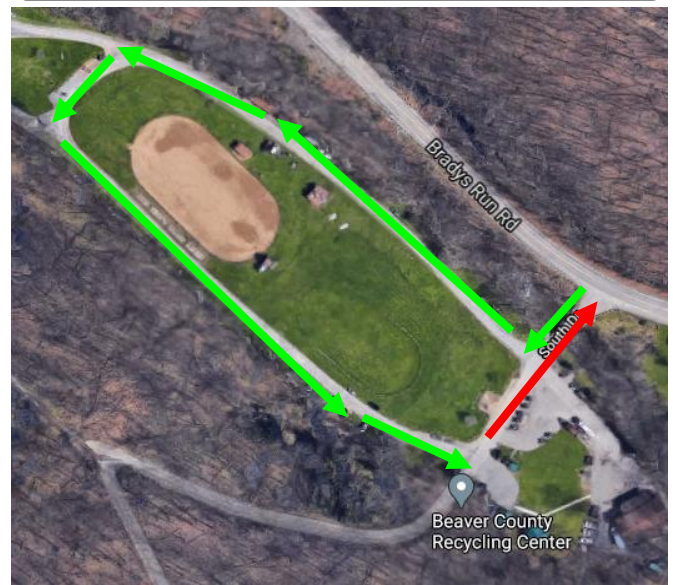

Saturday, May, 22, 2021
9:00 am to 1:00 pm

Recycling Fees:

$1.15/lb - Waste Paint

$1.50/lb - Universal Wastes

$1.50/lb - Household Hazardous Waste

$10.00/ea - Propane Cylinders

Registration Required!!

Visit www.nobleenviro.com or call us at 412-567-6566 to schedule an appointment.

Bradys Run Park
South Dr. Beaver, PA 15009